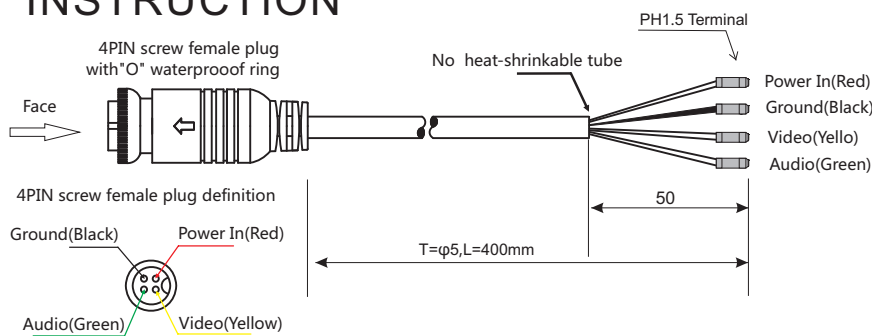

Dome Camera

SPECIFICATION

Model	BX4DCI
Image pick-up Device	1/3" SHARP CCD
TV System	NTSC/PAL
Number of Pixels	NTSC:510(H)x492(V); PAL:500(H)x582(V)
Scanning System	NTSC:525 Lines,60 Field / Sec,PAL:625 Lines 50 Field /Sec
Sync System	Internal Synchronization
Horizontal Resolution	420 TV Lines
Waterproof and Anti-fog	Ip66
Audio	Yes
Video Output	1.0Vp-p 75 ohm
S/N Ratio	≥48dB(AGC Off)
Usable Illumination	0Lux (24pcs LEDs ON for night vision 15M)
Lens	2.9mm/3.6mm Lens optional
Lens Angle	115° ±5%
Operation Temperature	-20°C ~ +60°C RH95% Max
Storage Temperature	-30°C ~ +70°C RH95% Max
Current	60mA(Daytime)/IR140mA(Night)
Camera housing	Aluminum case
Power Supply	DC 12V ±10%

2. DIMENSIONS

φ 110mm(D)x105mm(H)

3. INSTRUCTION

TTI Tracking Technology Inc.
Suite 200 - 4170 Still Creek Drive
Burnaby
BC
V5C 6C6
Canada
www.tti.info

Ref:ReDF-9803A